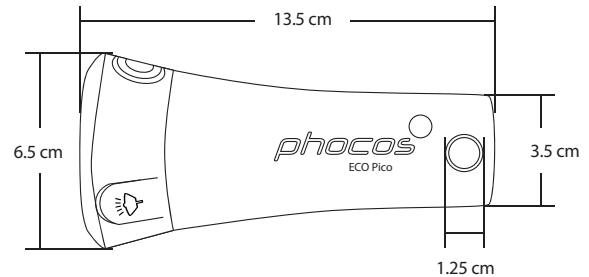

Technical Drawing

Product Introduction

The ECO Pico has the power capacity of a solar home system and the flexibility of a portable LED torch flashlight. It uses a highly efficient LiFePO4 battery that is particularly long-lasting, allowing the system to provide up to 10 years of maintenance-free operation.

The ECO Pico is extremely efficient, with an LED light supplying up to 135 lm/W. This product has a potential lifespan of 50,000+ hours. Additional load outputs offer the flexibility to connect loads, such as a mobile device, a radio or a small additional lamp. This German-engineered, high quality product offers many years of trouble-free reliability.

Accessories Included in Kits

- ECO Pico torch flashlight (1 pc)
- Lanyard (1 pc)
- 2.5 Wp solar panel (1 pc)
- USB cable (1 pc)

Technical Data

| Type | ECO Pico |
|----------------------------|------------------------------|
| System Voltage | 3.25 V |
| Max. Charge Current | 2.20 A |
| PV Panel Charge Current | 0.58 A |
| Battery Capacity | 3.2 Ah |
| Illuminance (Mode 1) | 16 lm |
| Illuminance (Mode 2) | 88 lm |
| Illuminance (Mode 3) | 200 lm |
| Operation Runtime (Mode 1) | 60 h |
| Operation Runtime (Mode 2) | 10 h |
| Operation Runtime (Mode 3) | 5 h |
| Output Voltage Range | 2.8 - 3.6 V, 2 |
| PV Panel Power | 2.5 Wp |
| PV Panel Voltage | 4.5 Vmp, 5.5 Voc |
| Ambient Temperature | 0 to +50 °C |
| Max. Altitude | 4,000 m above sea level |
| USB Charging Port | 5 V +/- 10 %, 500 mA |
| Dimensions | 13.5 x 6.5 cm / 5.3 x 2.6 in |
| Weight | 0.17 kg / 0.38 lb |
| Pollution degree | 4 |
| Ingress Protection | IP54 |
| Certificates | CE compliant, RoHS compliant |
| Warranty | 2 years |